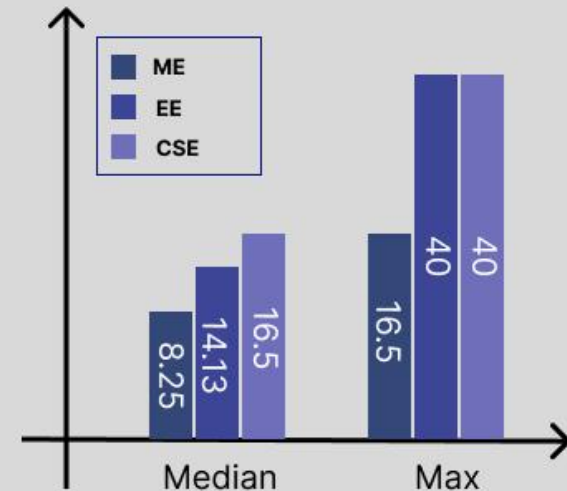

# B.Tech 2018 Batch Placement Statistics

	BTech CSE 2018	BTech EE 2018	BTech ME 2018
Placement %	93.02	93.75	73.33

Branch wise CTC	BTech CSE 2018	BTech EE 2018	BTech ME 2018
Median Pay Scale	16.5 LPA	14.13 LPA	8.25 LPA
Maximum Package	40 LPA	40 LPA	16.5 LPA
Range	7.5LPA-40LPA	7.5LPA-40LPA	5.5LPA-16.5LPA

\* All Figures are in Lakhs Per Annum (LPA)